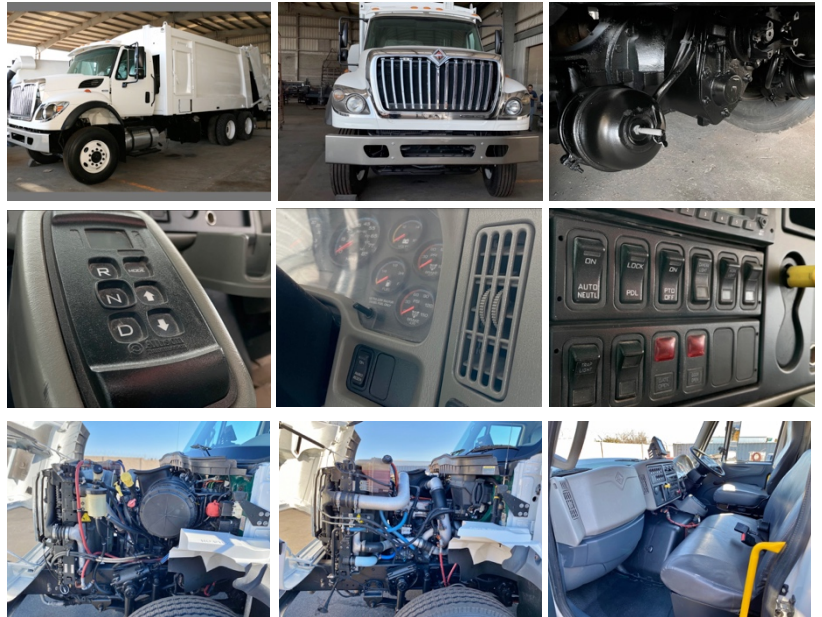

QUOTE NOW

 (956) 278 8612

INTERNATIONAL

**SF625
WORKSTAR 7400
2013**

Quality Refurbished Route Ready Trucks

TECHNICAL INFORMATION

Characteristic	Description
Brand	International
Model	SF625
Year	2013
Body	Heil
Capacity	25 yds
Engine	Maxforce
Mileage	140,649
Hours	9767
Transmission	Allison 4500 Automatic
Suspension	N/A
Brake Type	Air
Cylinders	6
Class	CLASS 8: 33,001 (14,969)
VIN Serial	1HTWGAZT8DJ351377